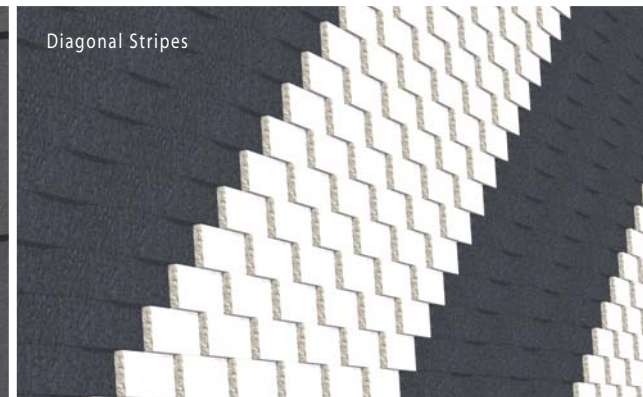

v-tile laying patterns

Rustic Wave

Stack Wave No Offset

Wave 50% Offset Vertical

Stack 50% Offset

Stack No Offset

Stack Wave 25% Offset

Stack Wave 200% Offset

Stack 25% Offset

Stack Wave 100% Offset

Stack 25% Offset Vertical

Diagonal Stripes